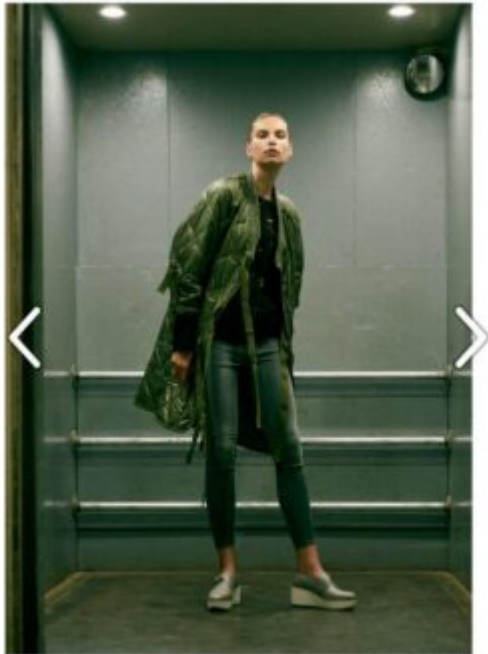

TRUE MODELS

KLUD MAGAZINE

90