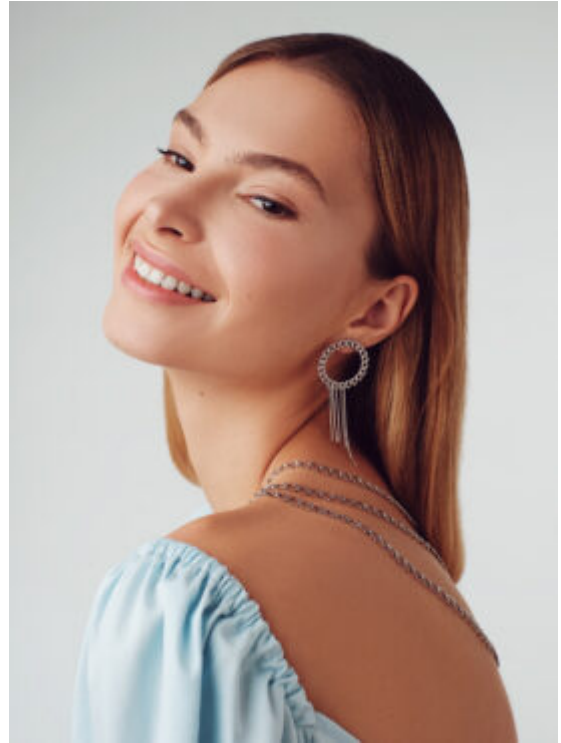

Darina D

TRUE MODELS

KLUD MAGAZINE

90